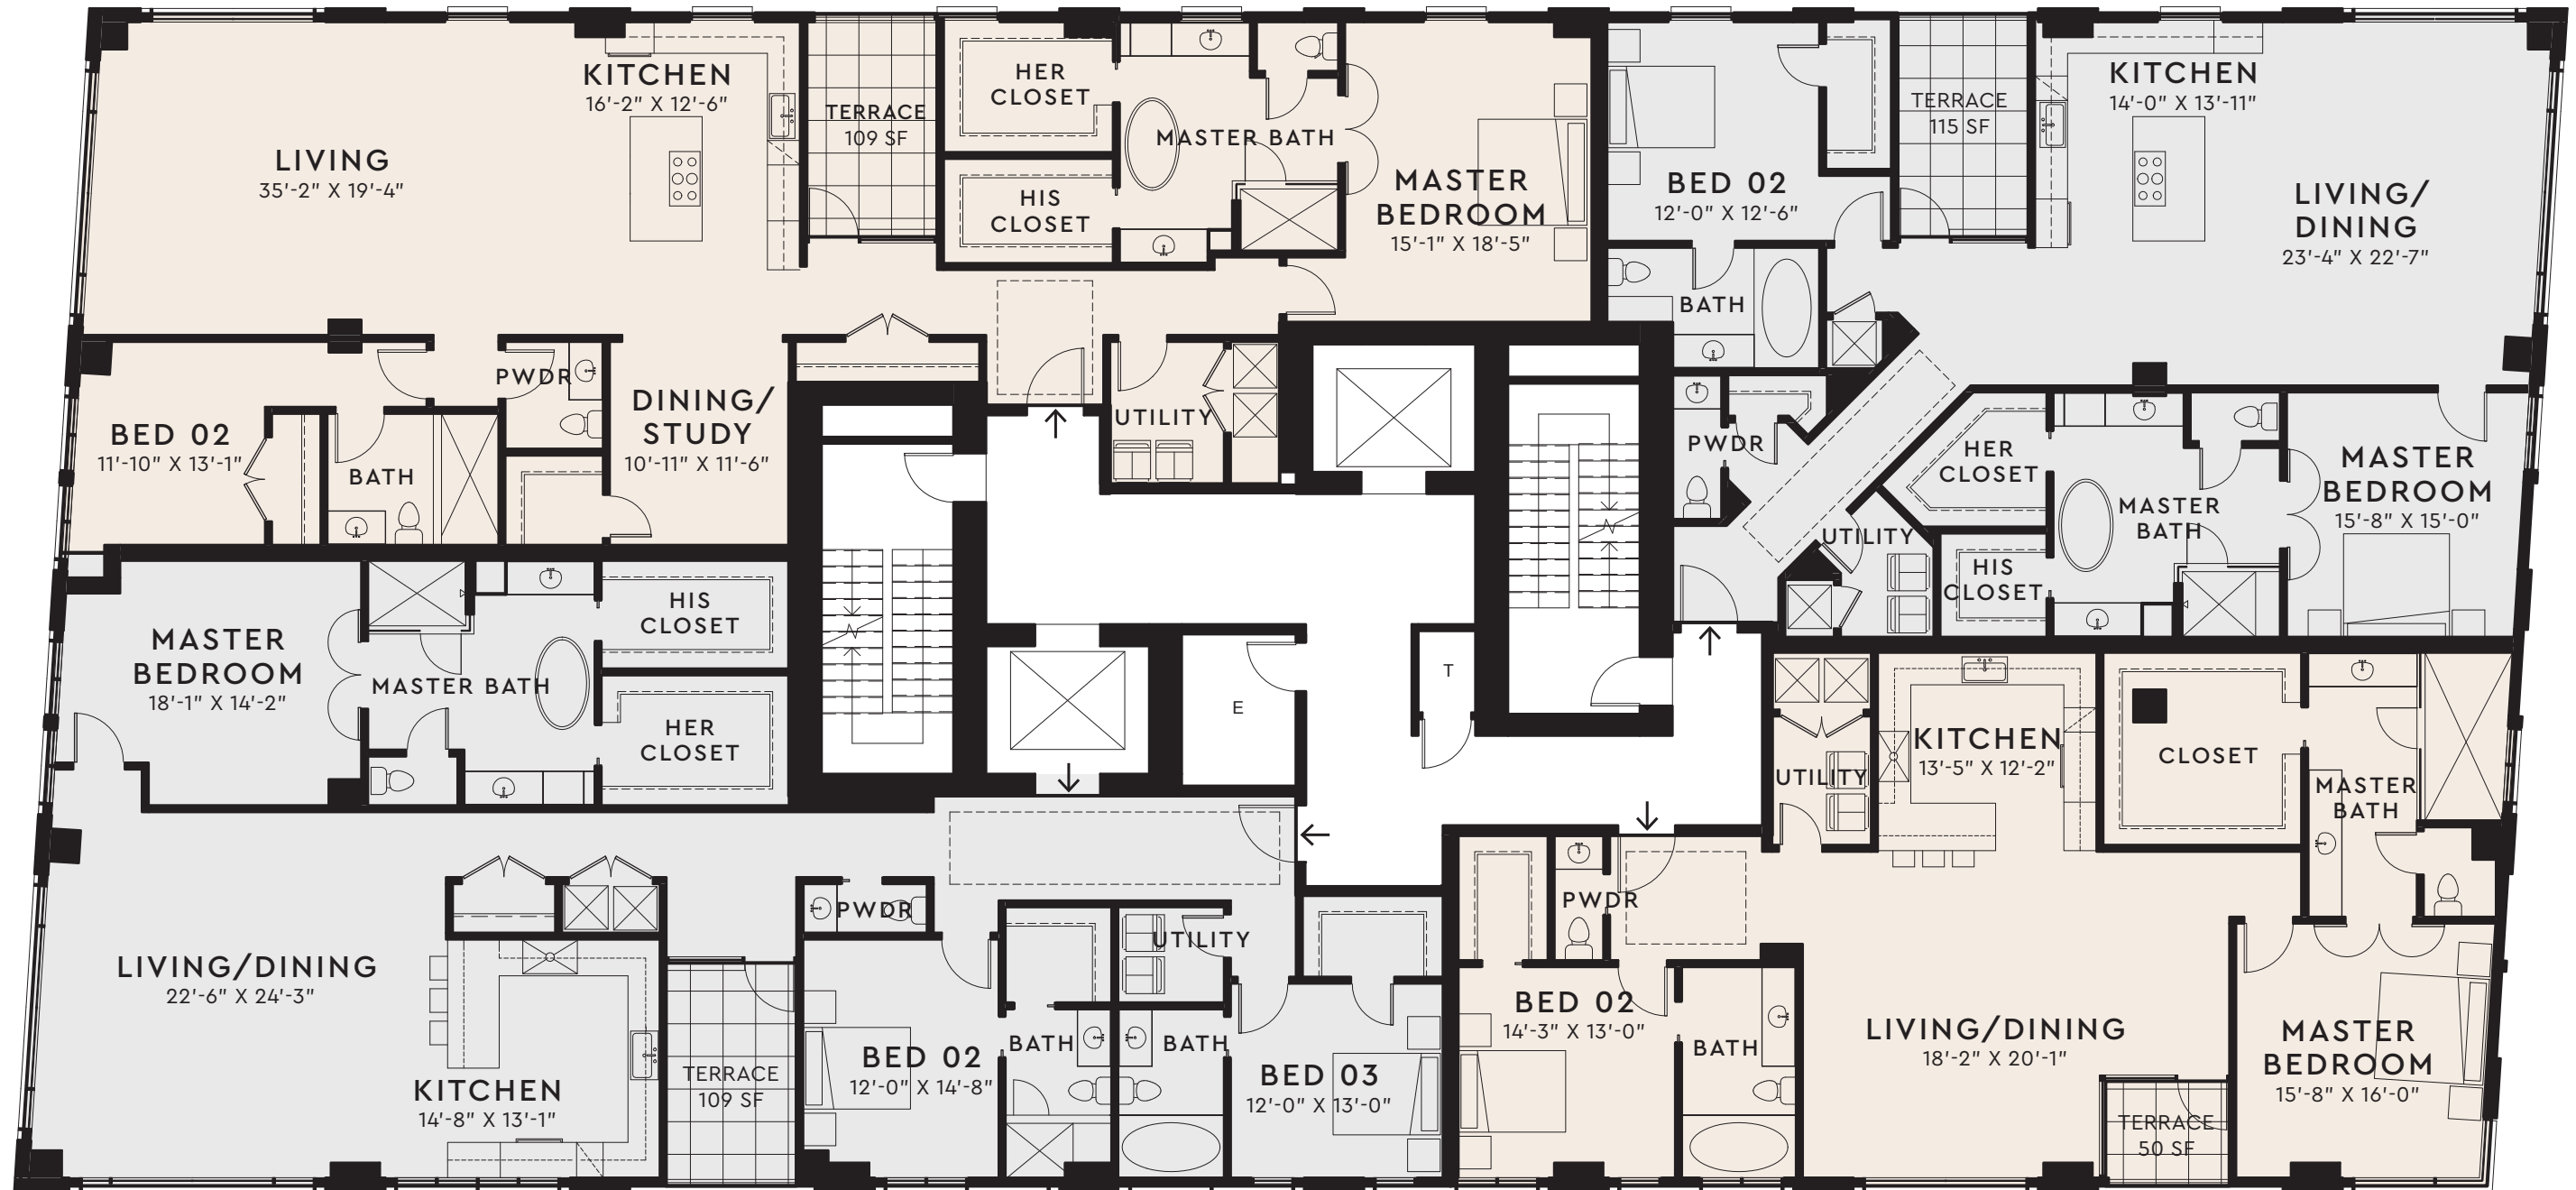

1101

2,458 SF + 109 SF TERRACE
2 BEDROOM | 2.5 BATH | STUDY

1102

2,021 SF + 115 SF TERRACE
2 BEDROOM | 2.5 BATH

1104

2,584 SF + 109 SF TERRACE
3 BEDROOM | 3.5 BATH

1103

1,862 SF + 50 SF TERRACE
2 BEDROOM | 2.5 BATH

EASTGROVE LANE