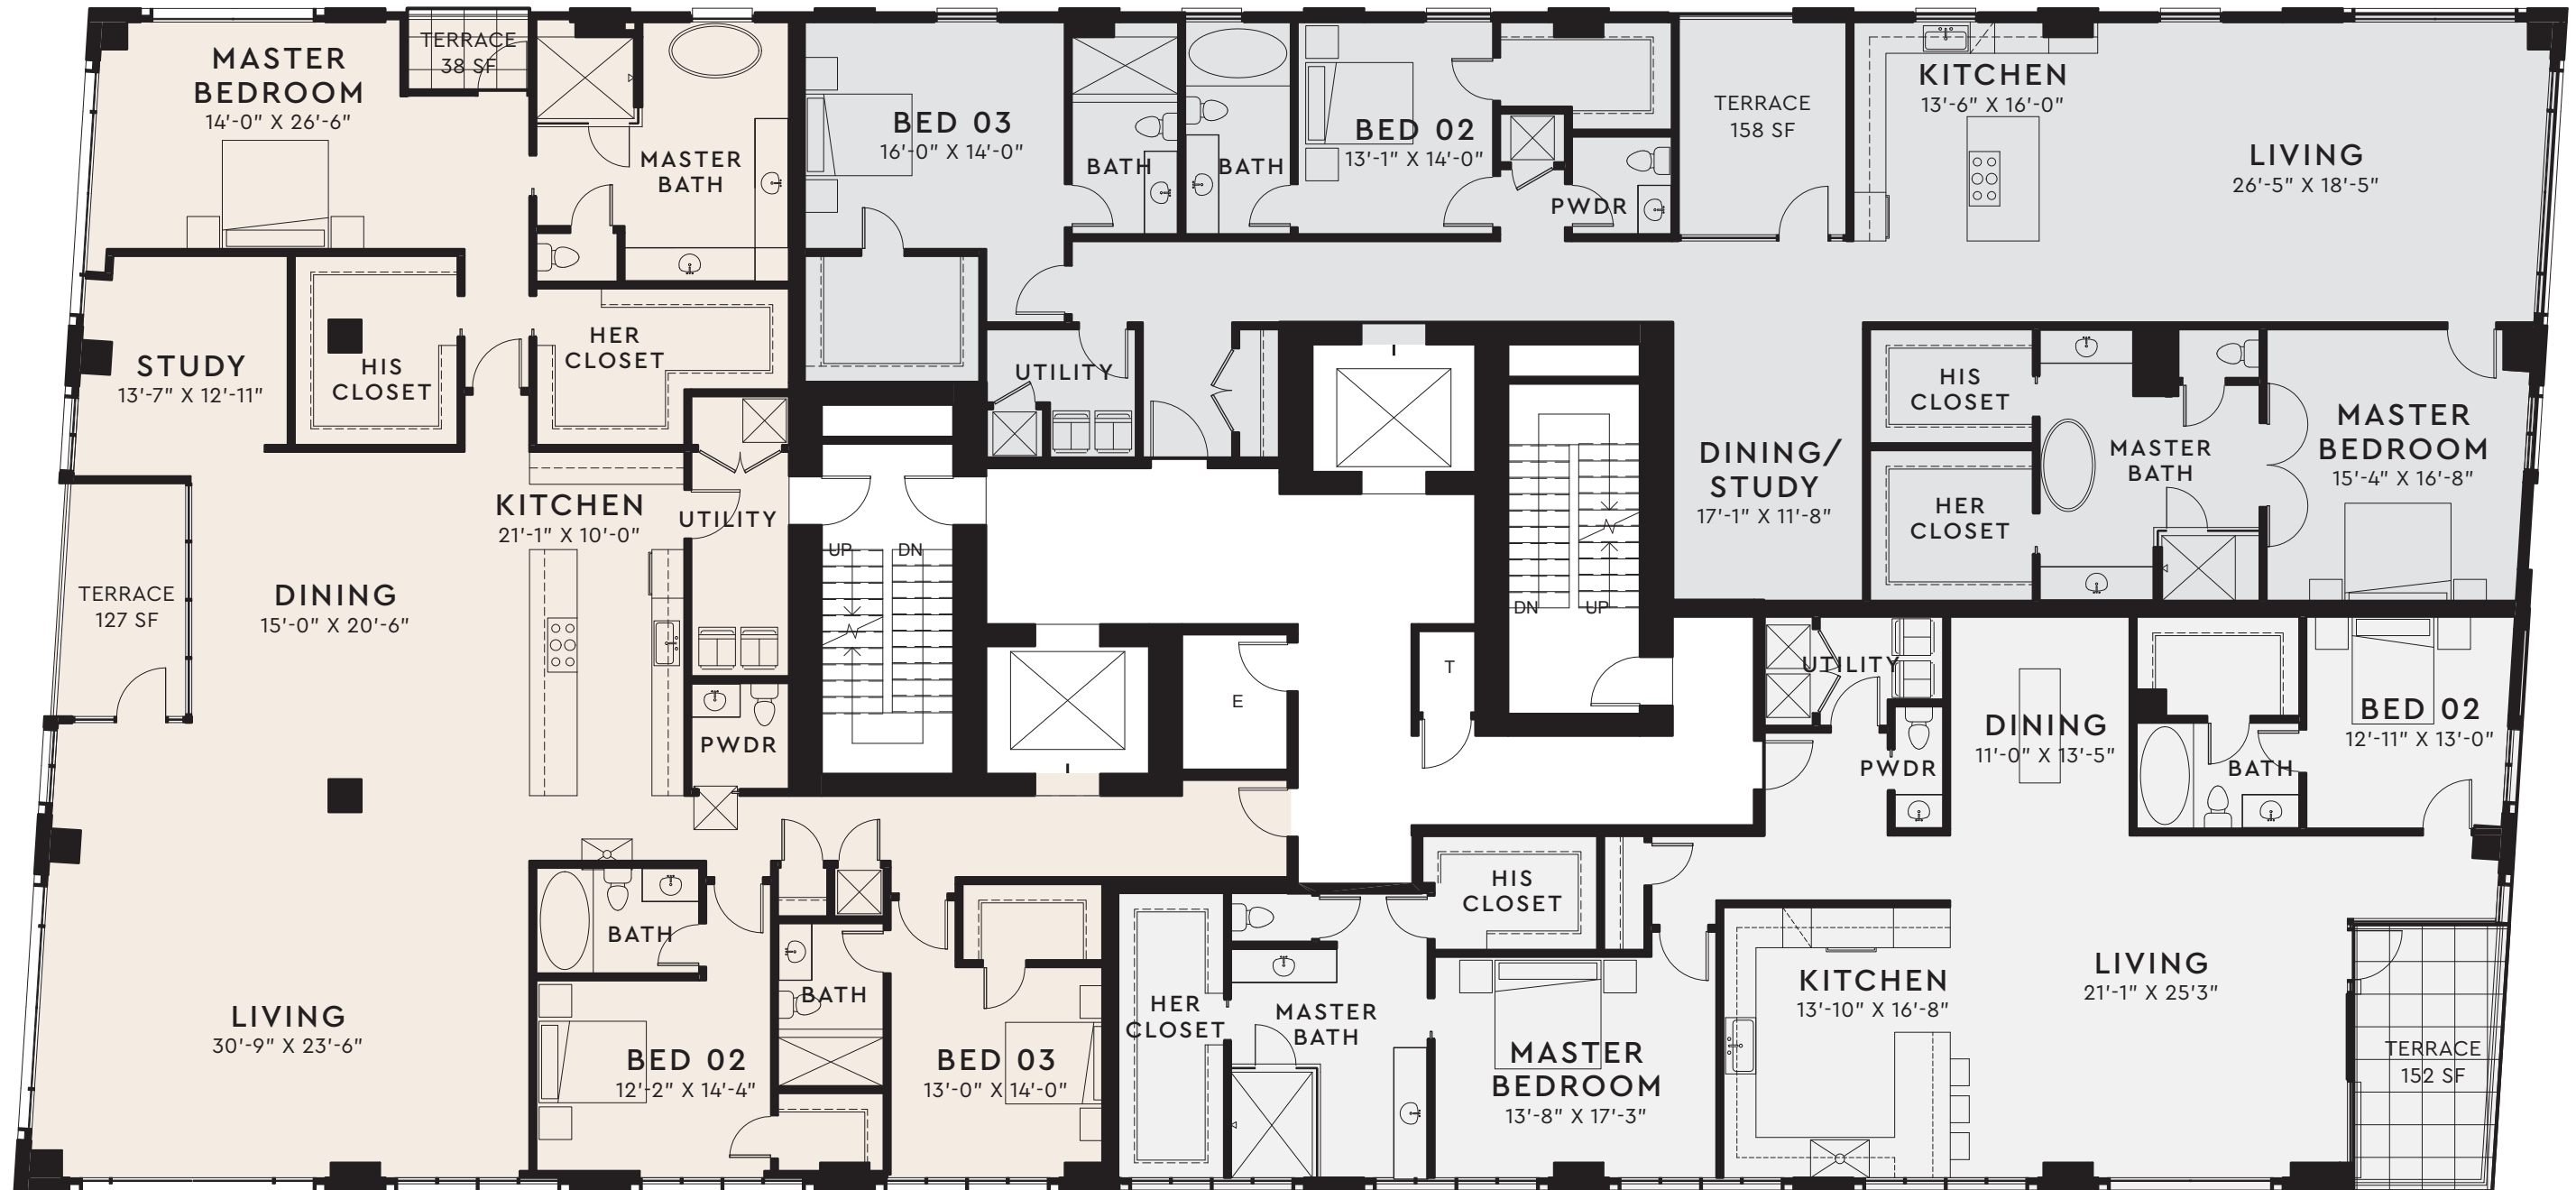

2201

3,605 SF + 165 SF TERRACE
3 BEDROOM | 3.5 BATH | STUDY

2202

2,999 SF + 158 SF TERRACE
3 BEDROOM | 3.5 BATH | DINING ROOM/STUDY

EASTGROVE LANE

2203

2,295 SF + 152 SF TERRACE
2 BEDROOM | 2.5 BATH | DINING ROOM/STUDY